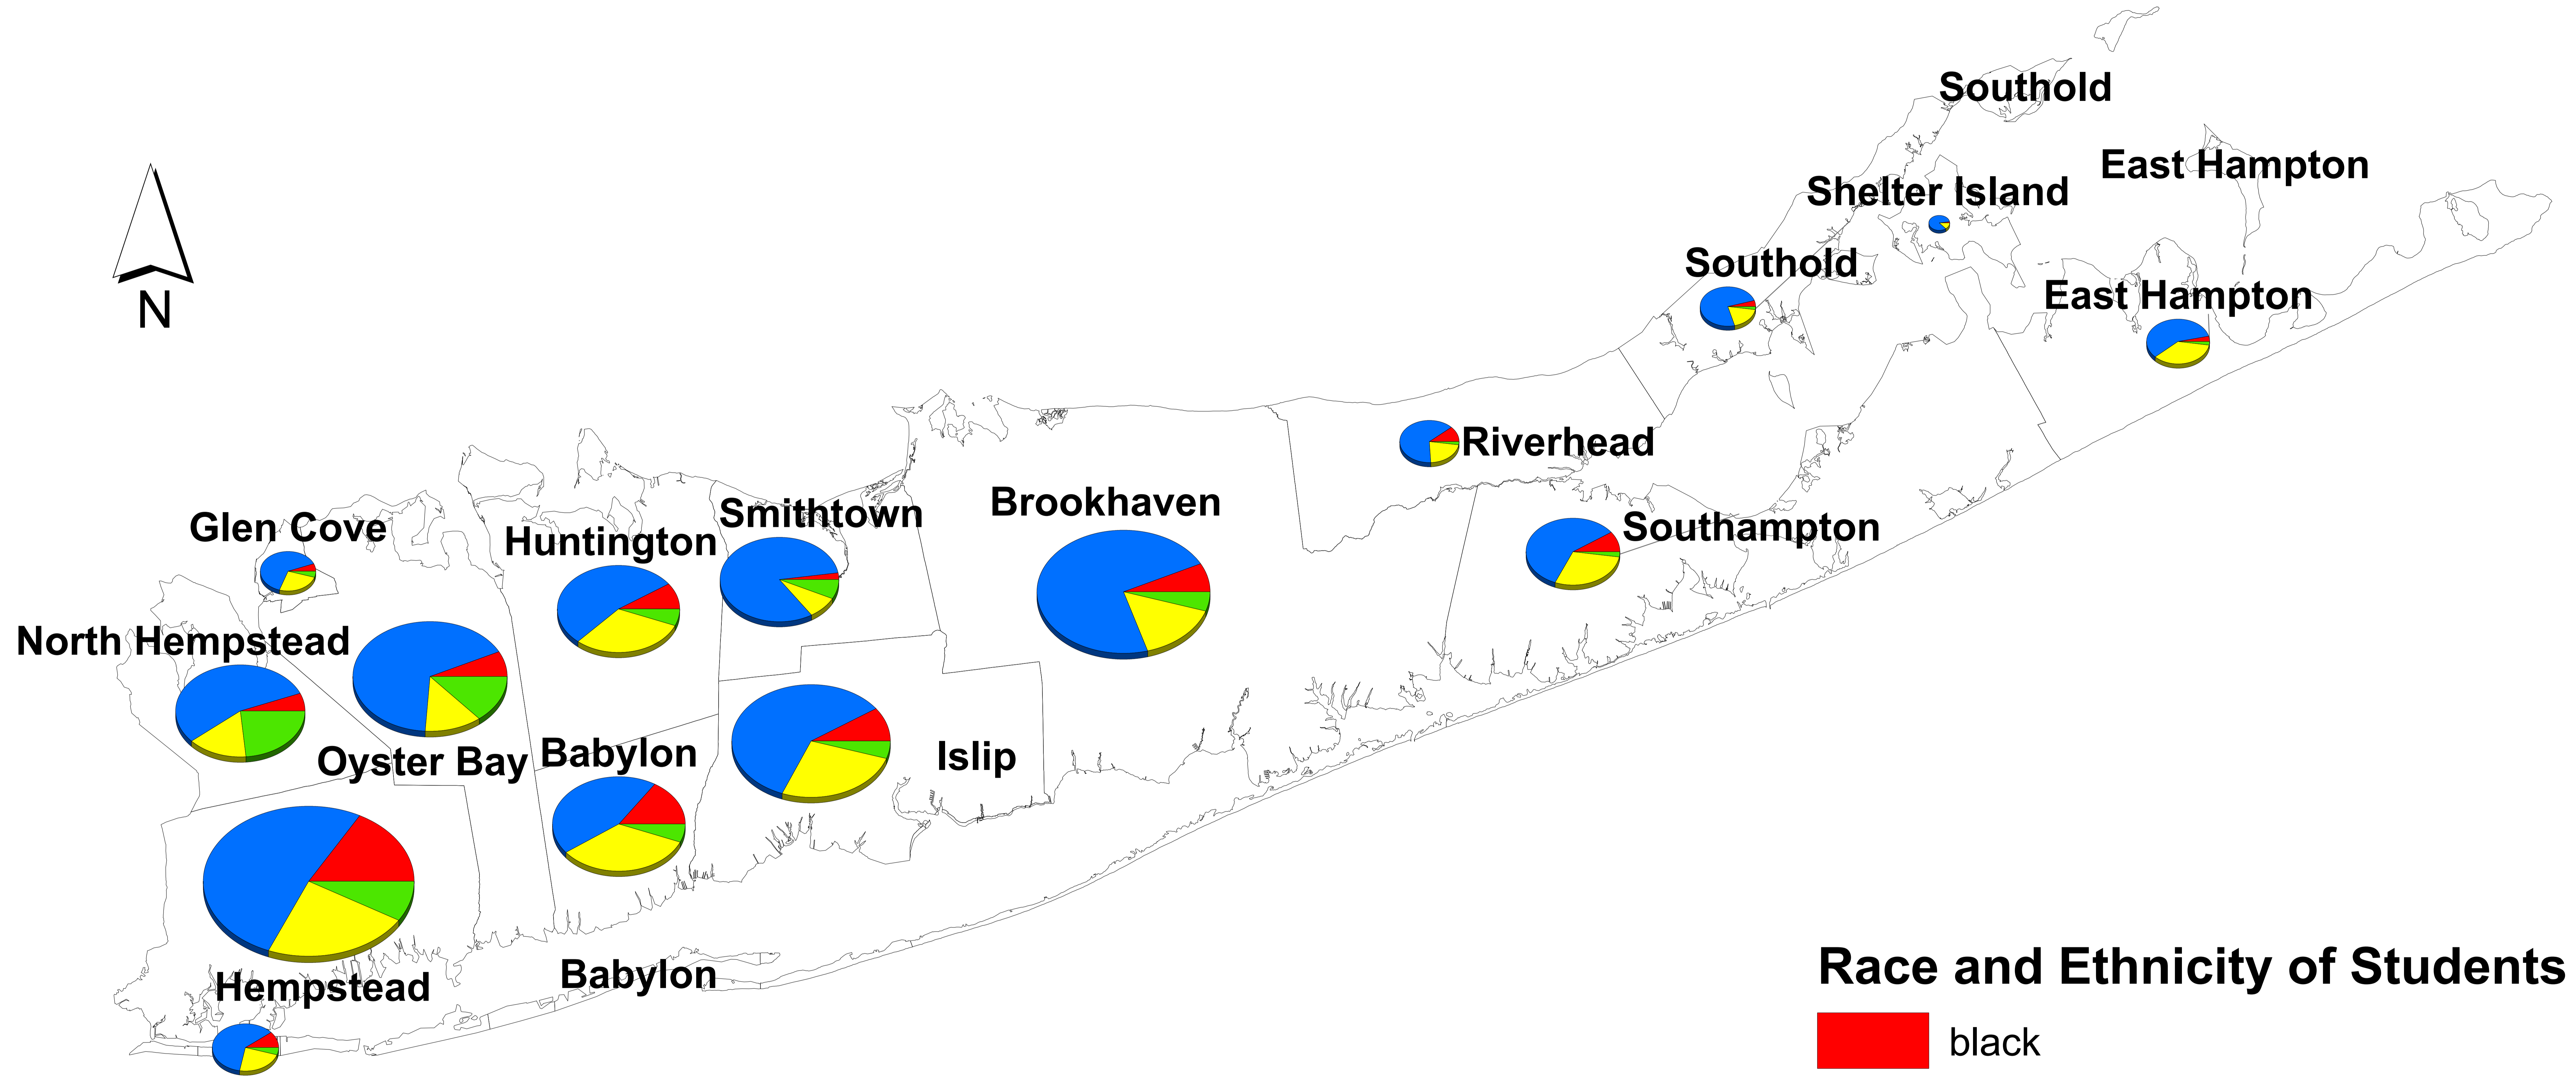

Long Island Public School Districts if They Were Consolidated by Town, Race and Ethnicity of Public School Students 2013-2014

Southold

Data: NY STATE - School Report Card Data [2013 - 14]