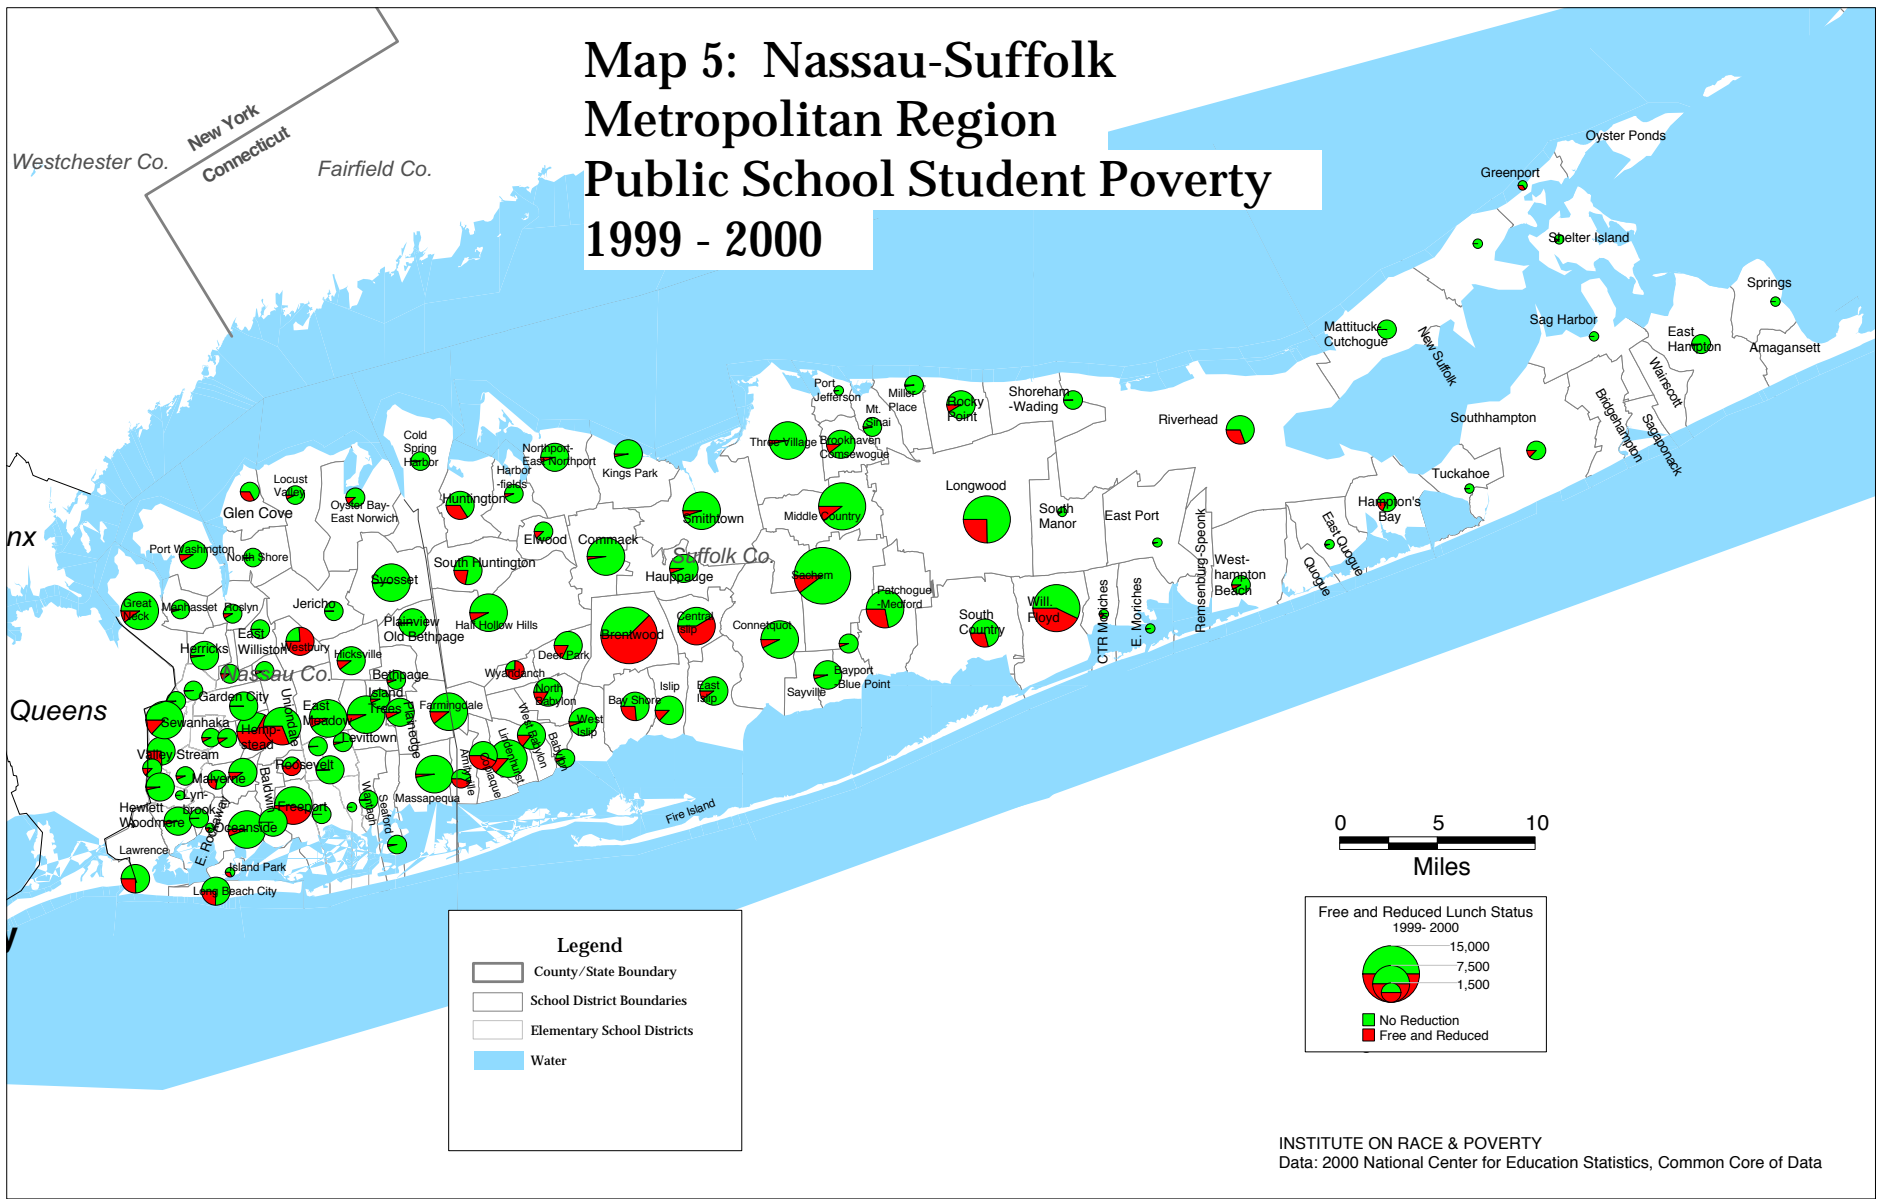

Map 5: Nassau-Suffolk Metropolitan Region Public School Student Poverty 1999 - 2000

INSTITUTE ON RACE & POVERTY
Data: 2000 National Center for Education Statistics, Common Core of Data